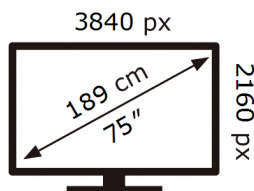

ENERG ⚡

Samsung

QE75QN85FAU

115 kWh/1000h

ABCDEF **G**

258 kWh/1000h

2019/2013