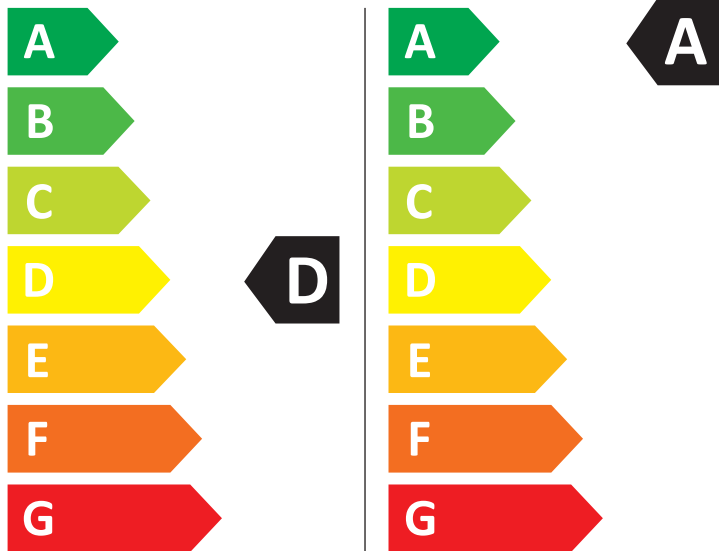

ENERG

SAMSUNG

WD90DG6B85BK

308 kWh/100

44 kWh/100

6,0 kg

9,0 kg

90 L

50 L

7:32

3:48

ABCDEFG

72 dB
ABCD

2019/2014

Size: W 102 x H 198 mm

Material : ART

Release paper: Pale blue-green Glassine