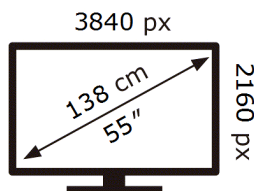

ENERG ⚡

Samsung

QE55S85DAE

83 kWh/1000h

ABCDEF **G**

118 kWh/1000h

2019/2013