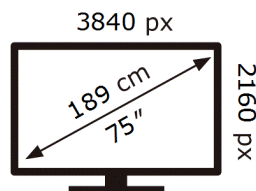

ENERG ⚡

Samsung

QE75QN80FAU

124 kWh/1000h

ABCDEF **G**

335 kWh/1000h

2019/2013