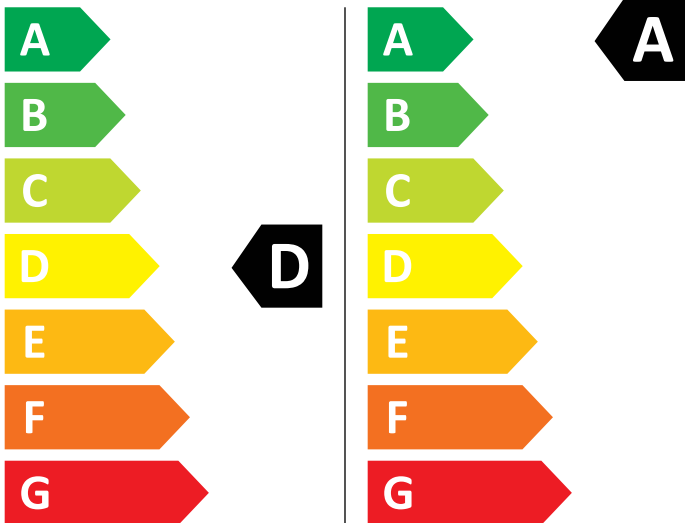

ENERG

Electrolux

EW7W2481C 914612208

💧 265 kWh / 100🔄

💧 40 kWh / 100🔄

5,0 kg

8,0 kg

64 L