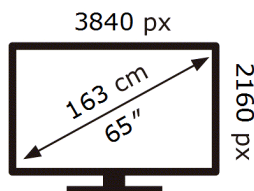

ENERG 

Samsung

UE65U8072FU

109 kWh/1000h

ABCDEF **G**

161 kWh/1000h

2019/2013