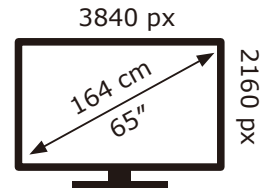

PHILIPS

65PML9009/12

98 kWh/1000h

2019/2013

PHILIPS

65PML9009/12

98 kWh/1000h

2019/2013