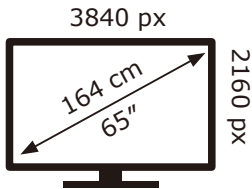

PHILIPS

65PML9009/12

98 kWh/1000h

2019/2013

PHILIPS

65PML9009/12

98 kWh/1000h

2019/2013