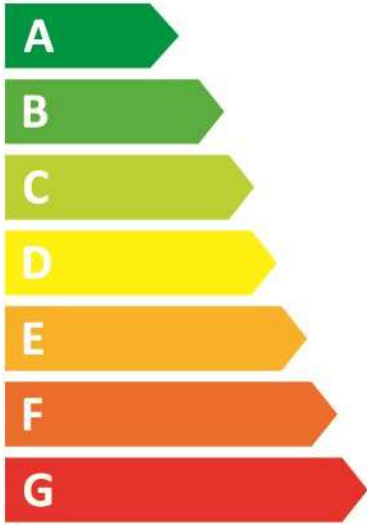

# ENERGY

**beko**

WUE 8726 XST 7001440094

**A**

**47 kWh** /

**8,0 kg**

**3:38**

**46 L**