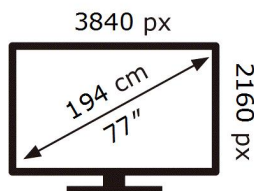

ENERG

SAMSUNG

QE77S85DAE

124 kWh/1000h

ABCDEF **G**

180 kWh/1000h

2019/2013