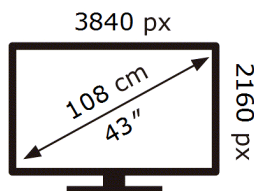

ENERG ⚡

Samsung

QE43QN90FAT

50 kWh/1000h

ABCDEF **G**

102 kWh/1000h

2019/2013