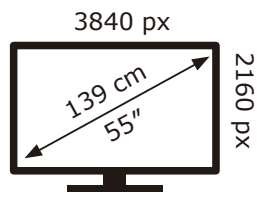

PHILIPS 55PML9009/12

82 kWh/1000h

ABCDEF**G**
HDR
161 kWh/1000h

2019/2013

PHILIPS 55PML9009/12

82 kWh/1000h

ABCDEF**G**
HDR
161 kWh/1000h

2019/2013