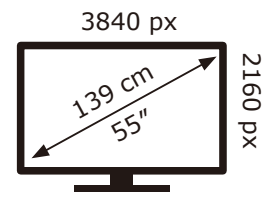

PHILIPS 55PML9009/12

82 kWh/1000h

ABCDEF**G**
HDR
161 kWh/1000h

2019/2013

PHILIPS 55PML9009/12

82 kWh/1000h

ABCDEF**G**
HDR
161 kWh/1000h

2019/2013