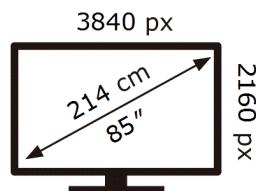

ENERG 

Samsung

QE85Q8FAAU

126 kWh/1000h

ABCDEF **G**

340 kWh/1000h

2019/2013